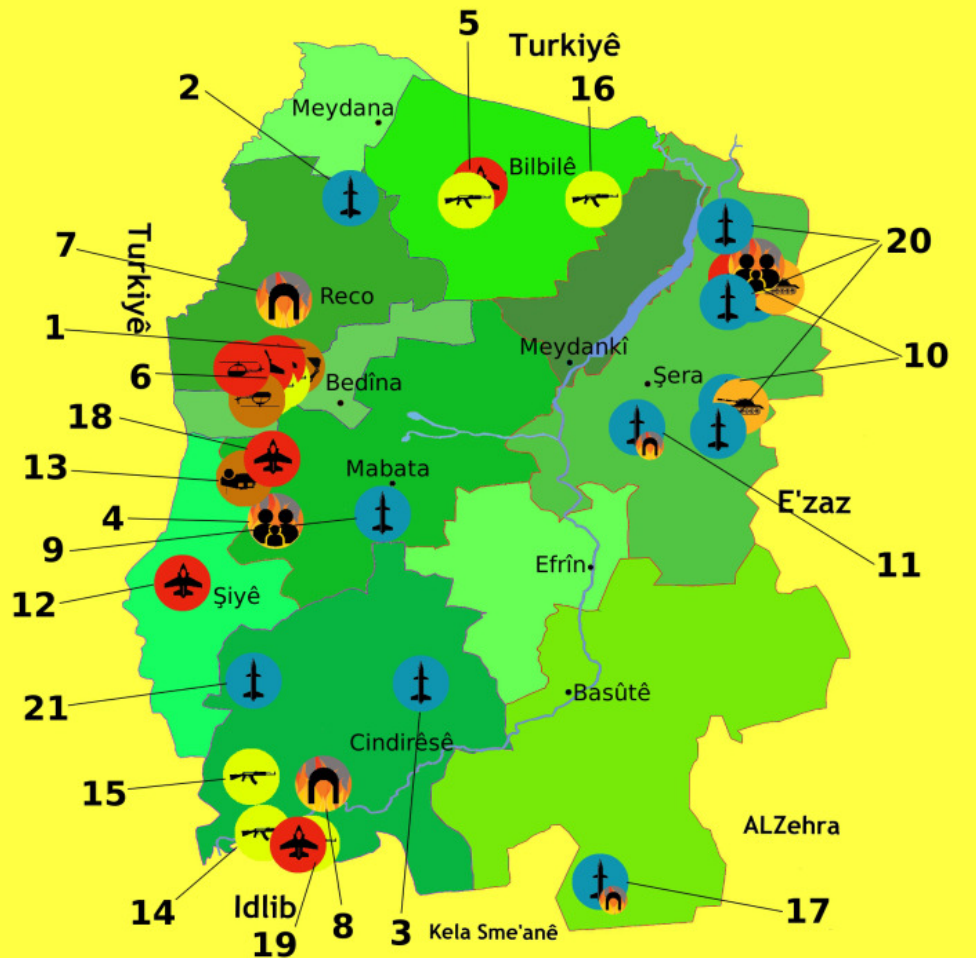

Overview Military Occurrences in Afrin

10.02.2018 - 22nd Day

Clashes	Destroyed Armoured Vehicle	Tank Fire	Destroyed Helicopter
Helicopter Attack	Drone	Destroyed Tank	Destr. Building/ Infrastr.
Warplane Bombing	Heavy Weapons/ Rocket Fire	Civil Casualties	Area Cleaned

09.02.
(1) The SDF destroyed a bulldozer of the Turkish army and its affiliated jihadist groups close to **Qude** village. Later on clashes broke out in that area and also turkish warplanes bombed Qude village.
(2) Shelling of **Cela** village with heavy weapons through turkish army and its affiliated jihadist groups.
(3) Shelling of the surrounding of **Kani Gewrike** village and **Bayraqadar mount** through a turkish outpost adjacent to Hamam village.
(Afrin Kanton): 11pm, Turkish warplanes all over Afrin.
(4) After turkish warplanes withdrew, it was discovered that in **Shikate** village a whole family was killed through the bombardment.

10.02.
(5) Turkish warplanes bombed **Qastal Khadriyah** village. Some hours later heavy clashes broke out in that area.
(6) Fierce clashes in the surrounding of **Qude** village. Turkish jets bombed the village. The SDF shot down 2 helicopters of the turkish army in the surrounding of Qude village. Helicopters of the turkish army overflew Qude village shelling civilians' houses.
(7) Turkish warplanes targeted a bakery in **Rajo**. Due to the damage caused by the bombardment the bakery can't be used anymore.
(8) Since yesterday turkish airforces destroyed the houses of more than 200 kurdish and arab families in **Jinderese town**. Water and electricity have been cut off.
(9) Shelling of **Mirkan** village through turkish army.
(10) Shelling of the Ezidi villages **Baflune** and **Arab Weran** with tanks and hauwitzers through Turkey-backed jihadist groups. Later, turkish airforces targeted civilians' houses in Arab Weran village, killing the villager Adnan Ibrahim Abu Agid and seriously injuring the villagers Eli Cuma and his son Cuma Cuma.
(-) A Turkish helicopter was roaming over **Omera** village.
(11) Shelling of the water treatment plant, that provides **Metina** village with drinking water, through turkish army and its terrorist jihadist groups.
(12) Warplanes bombarded the area around the **center of Shiye district**.
(13) The SDF destroyed a turkish military vehicle in the surrounding of **Haj Bilal** village.
(14) Severe clashes in **Haj Khalil** village.
(15) Severe clashes in **Haj Iskender** village.
(16) Heavy clashes in the surrounding of **Sekhorze** village.
(17) Houses destroyed in **Birc Silêman** village through mortars of the turkish army.
(18) Turkish army air-strikes on the village **Khelil**.
(19) Heavy clashes in **Deir Belut** village with simultaneous air-strikes by turkish army.
(20) Shelling of the villages **Arab Weran**, **Baflune** and **Dersûwan**. Turkish warplanes flying over Shera and Bilbile district.
(21) Shelling of **Kefer Sefre** village.

(Minbij) Clashes in the north of Minbij near Sajur river between forces of the Minbij Military Council and Turkish affiliated jihadist groups.