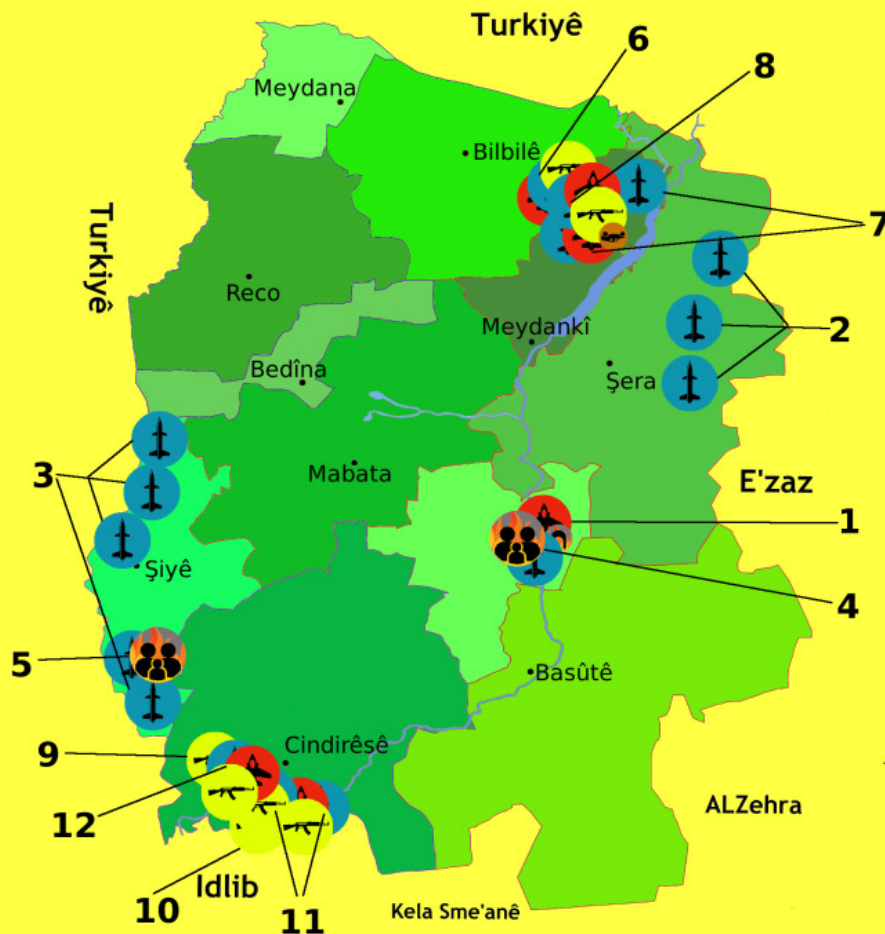

Overview Military Occurrences in Afrin

13.02.2018 - 25th Day

Clashes	Destroyed Armoured Vehicle	Tank Fire	Infiltration
Helicopter Attack	Drone	Destroyed Tank	Destr. Building/ Infrastr.
Warplane Bombing	Heavy Weapons/ Rocket Fire	Civil Casualties	Area Cleaned

12.02.

- (1) Southern entrance of the **city Afrin** was targeted by turkish warplanes, causing heavy damage to civilian properties.
- (2) Shelling through the Turkish army and its affiliated jihadist groups of the Ezidi villages **Bafun, Erab Weran and Omera**.
- (3) Shelling with heavy weapons of **all villages in Shiye frontline** by Turkish army.

13.02.

- (4) Turkish artillery shelled the **city center of Afrin** and the vicinity of **Afrin Hospital**, causing injuries to 2 civilians and killing the civilian **Ridwan Hisen Muhamed**. Later the city has been shelled again (the quarry close to the village **Tirinda** and the town quarter **Ashrefiye**), injuring 2 more civilians - **Shukri Mihamed Mihamed (50)** and **Ruha Mihamed (8)**.
- (5) Shelling of **Heketje** village. Two women were killed.
- (6) Attack through turkish warplanes and heavy artillery on the vicinity of **Shekhorze** village. Afterwards fierce clashes.
- (7) Turkish warplanes and artillery heavily attacked the villages **Zetuneke** and **Diraqliya**, after turkish army had not been able to progress on Shekhorze axis.
- (8) Since the early morning Turkish warplanes and artillery heavily attacked **Sarinjeke** village, while Jihadist factions tried to advance towards the village. Heavy clashes broke out. SDF repelled an attack in the area **between Sarinjeke and Diraqliya villages**. Escaping Turkish soldiers and jihadist accomplices left APC vehicle behind.
- (9) Heavy clashes in **Haj Iskender** village.
- (10) SDF conducted military operation against turkish army and Turkey-backed jihadist groups in **Deir Belute** village and its surrounding.
- (11) Several airstrikes and shelling with heavy weapons on the villages **Mihemediye** and **Dewa** through turkish army. Heavy clashes.
- (12) Heavy clashes in **Akhjeleh** village. Turkish warplanes and artillery bombarded the area.

180 civilians were killed and 413 civilians were injured as a result of the turkish state's attacks. (according to last official numbers)