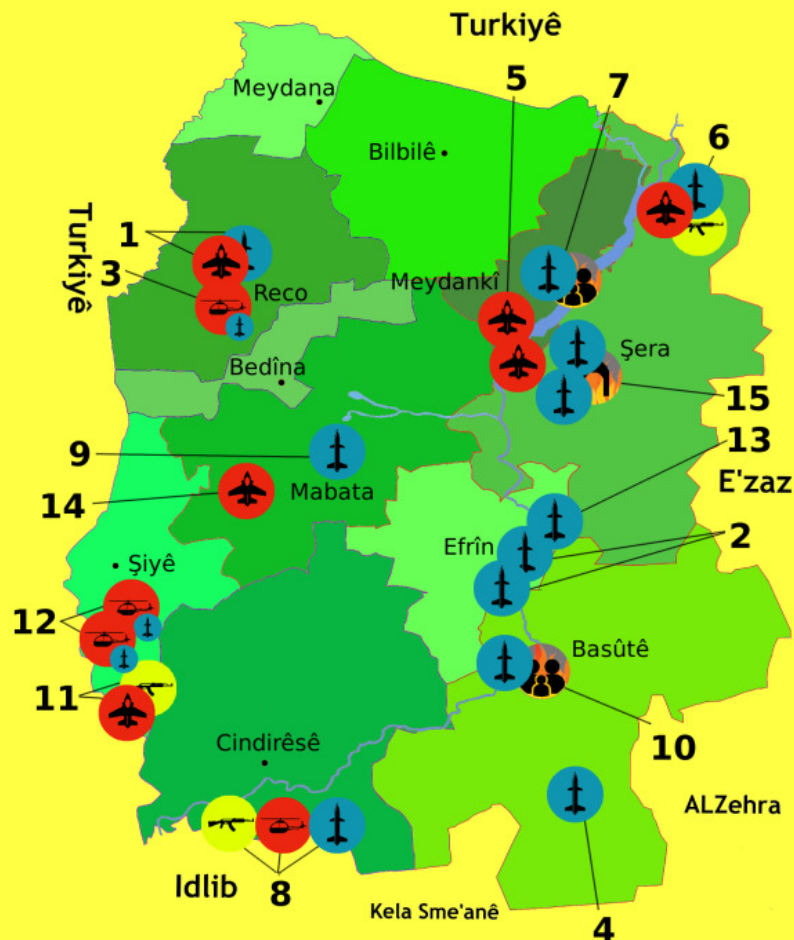

Overview Military Occurrences in Afrin

19.02.2018 - 31st Day

Clashes	Destroyed Armoured Vehicle	Tank Fire	Helicopter attack
Helicopter flying	Drone	Destroyed Tank	Destr. Building/ Infrastr.
Warplane Bombing	Heavy Weapons/ Rocket Fire	Civil Casualties	Area Cleaned

18.02.

(1) Airstrikes and shelling on **Rajo** township.

19.02.

(2) Shelling of **Afrin city** while the convoy of people from Aleppo were arriving the city. The village of **Tirindê** and **Eshrefiyê** neighborhood were targeted.

(3) War helicopters were striking **Etmane** village.

(4) Shelling of **Kobela** village and **Rûbar** refugee camp.

(5) Airstrikes on **Halobiya** and **Meydankî** villages.

(6) Airstrikes and shelling of the area between **Deir Sawan** village and **Nabi Horri castle**.

Fierce clashes broke out between SDF and Turkish army and affiliated jihadists groups.

(7) Shelling of **Derwish** village. The civilian Rustem Ehmed Cûma (41) has been killed.

(8) Shelling of the villages along the border in Jindirese district, accompanied by heavy clashes between SDF and Turkish army and affiliated groups. Helicopters were flying over the area.

(9) Shelling of **Mabata city** and surrounding villages.

(10) Shelling of **Basuta** and the surrounding villages. The bombardment targeted the populated neighborhoods. One child was killed while eleven people got injured.

(11) Heavy clashes between SDF and Turkish army and affiliated jihadists groups in **Hêkitchê û Merwaniyê** villages while warplanes were bombing the area.

(12) Two war "Cobra" helicopters bombarded **Hekitje**, **Senare** and **Anqeale** villages.

(13) Shelling of **Kefershile** village, of the crossroad to Jinderese and the **Mahmudiye** quarter.

(14) Airstrikes on **Korik** village.

(15) Shelling of **Elke** and **Metina** village by the Turkish army. The **graveyard "Şehîd Refîq"** close to Metina village have been also targeted.

KOBANÊ - Shelling of **Zormikhare** village (west of Kobanê, on the Euphrates river). Turkish drones were also circling over the area.