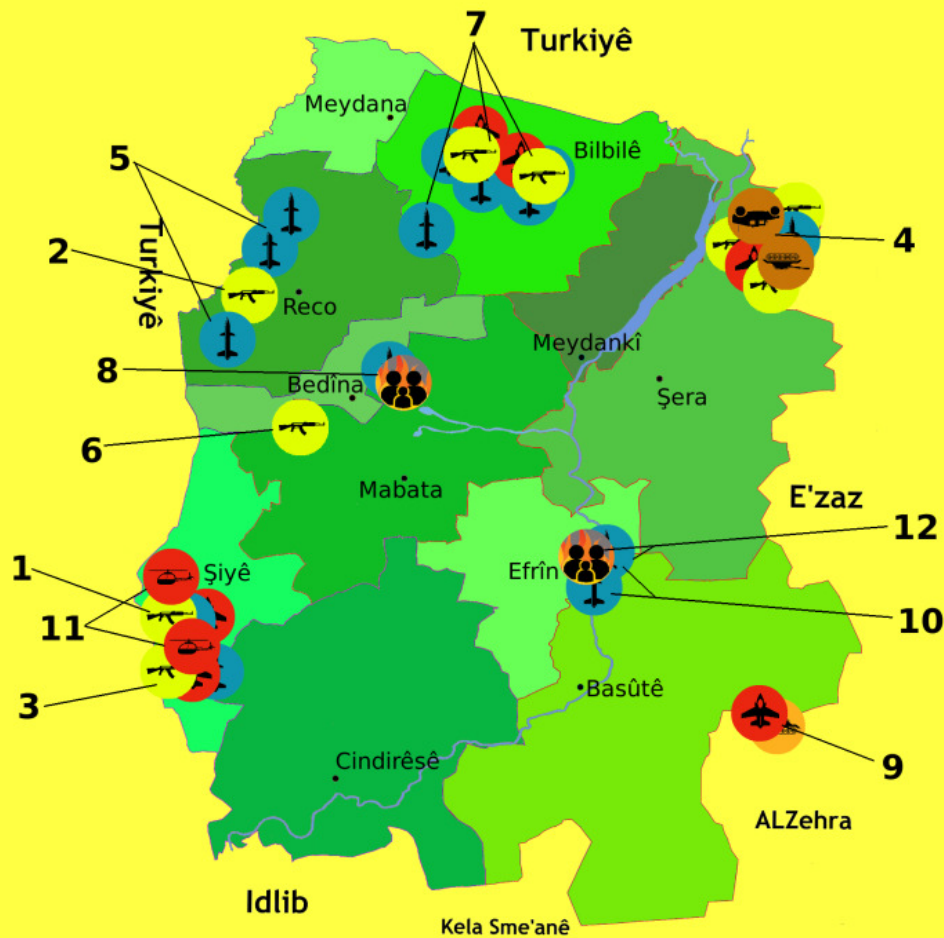

Overview Military Occurrences in Afrin

20.02.2018 - 32th Day

Clashes	Destroyed Armoured Vehicle	Destr. Building/ Infrastr.
Helicopter Attack	Drone	Destroyed Tank
Warplane Bombing	Shelling Heavy Artillery/ Rocket/ Tank	Civil Casualties

19.02.

(1) Clashes expanded to **Senare** and **Anqele** villages, accompanied by Turkish airstrikes and artillery shelling.

(2) Heavy clashes in the vicinity of **Hobka** village.

20.02.

(3) Turkish heavy artillery (tanks) and airstrikes on **Hekiche** village. Heavy clashes broke out. (4) Heavy clashes in the surrounding of the villages **Ikidame**, **Ereb Weran**, **Dersiwane** and **Shimshik hill**, accompanied by artillery shelling and airstrikes through Turkish army and its jihadist allies. In **Dersiwane** village the SDF destroyed a tank and 2 BMP vehicles of the Turkish army/ its jihadist allies.

(5) Shelling of **several villages in Rajo district** through Turkish heavy artillery.

(6) Heavy clashes in the vicinity of **Hebo** village.

(7) Airstrikes in region close to the border. Shelling of the villages **Uga**, **Cholaqa**, **Khidriya**, **Sharqiyah**, **Bakhche** and several other villages in Bilbile district through Turkish army. Heavy clashes broke out.

(8) Shelling of **Shewiya** village. The disabled civilian **Eşref Heydar** (33) has been killed.

(9) Units of the Syrian army arrived to Afrin Canton. Turkish airstrikes targeted the units. 2 Syrian soldiers were killed and 3 injured.

(10) Shelling of **Afrin city** and **Tirinde** village with heavy artillery through Turkish army and its jihadist allies.

(11) Turkish helicopters shelling **Shiye** and **Enqele** village.

(12) Shelling of **Eshrefiye** neighbourhood in **Afrin City**. 4 children and their father got injured.

(Heseke) The Asayish forces prevented the explosion of a car bomb placed in front of a restaurant in Mifti neighbourhood.